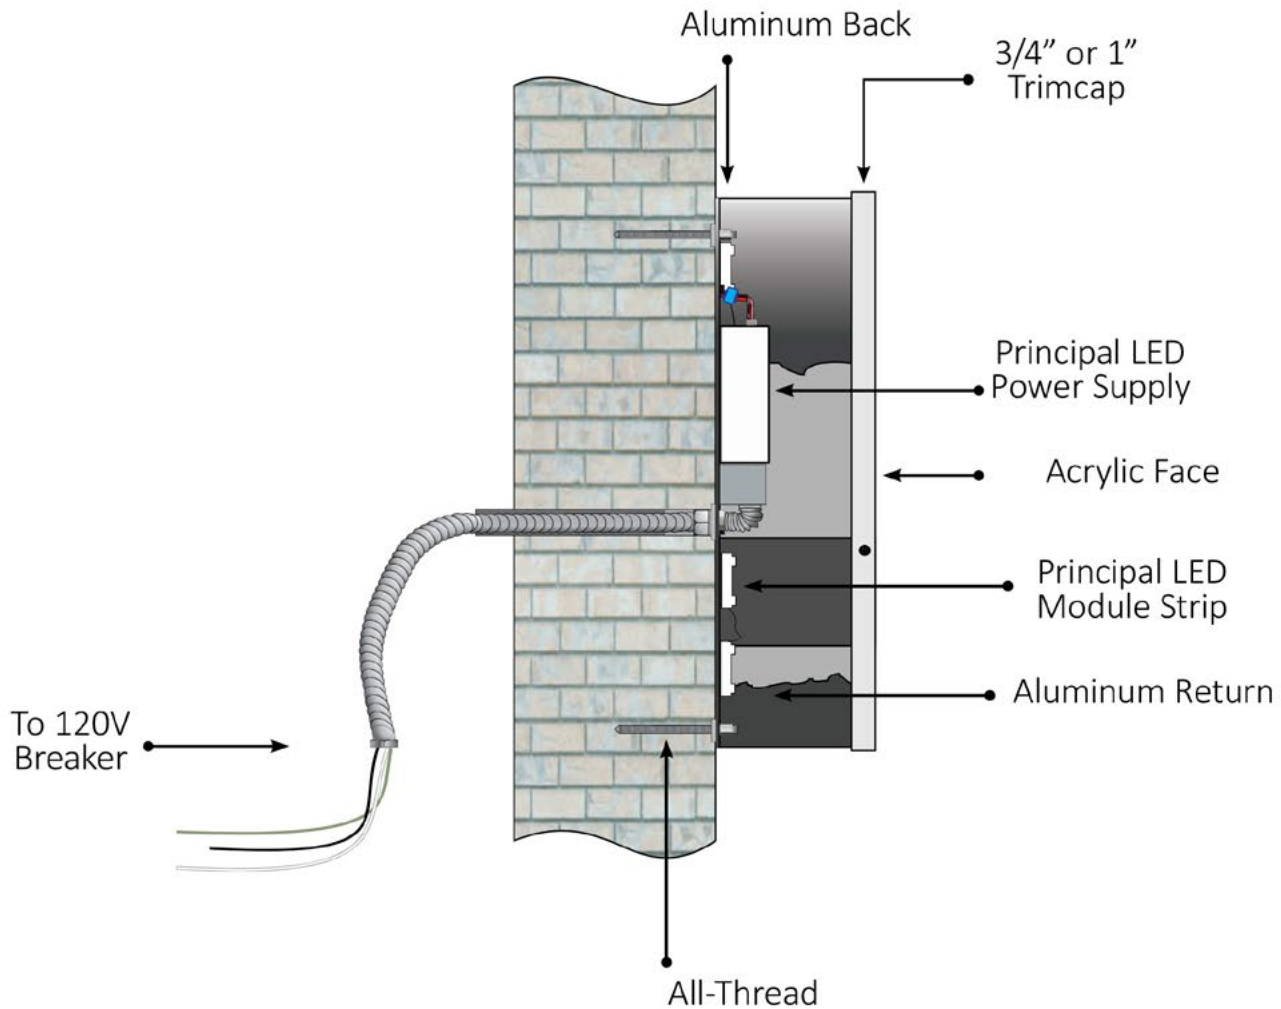

Preformed Channel Self Contained

Faces: 3/16" acrylic face

Trimcap: 3/4" or 1" trim cap

Returns: .040 aluminum return (standard 3" depth)

Backs: 3MM (.125) ACM white aluminum / .050 white aluminum

28625 Harvest View Rd. • Stoutland, MO 65567