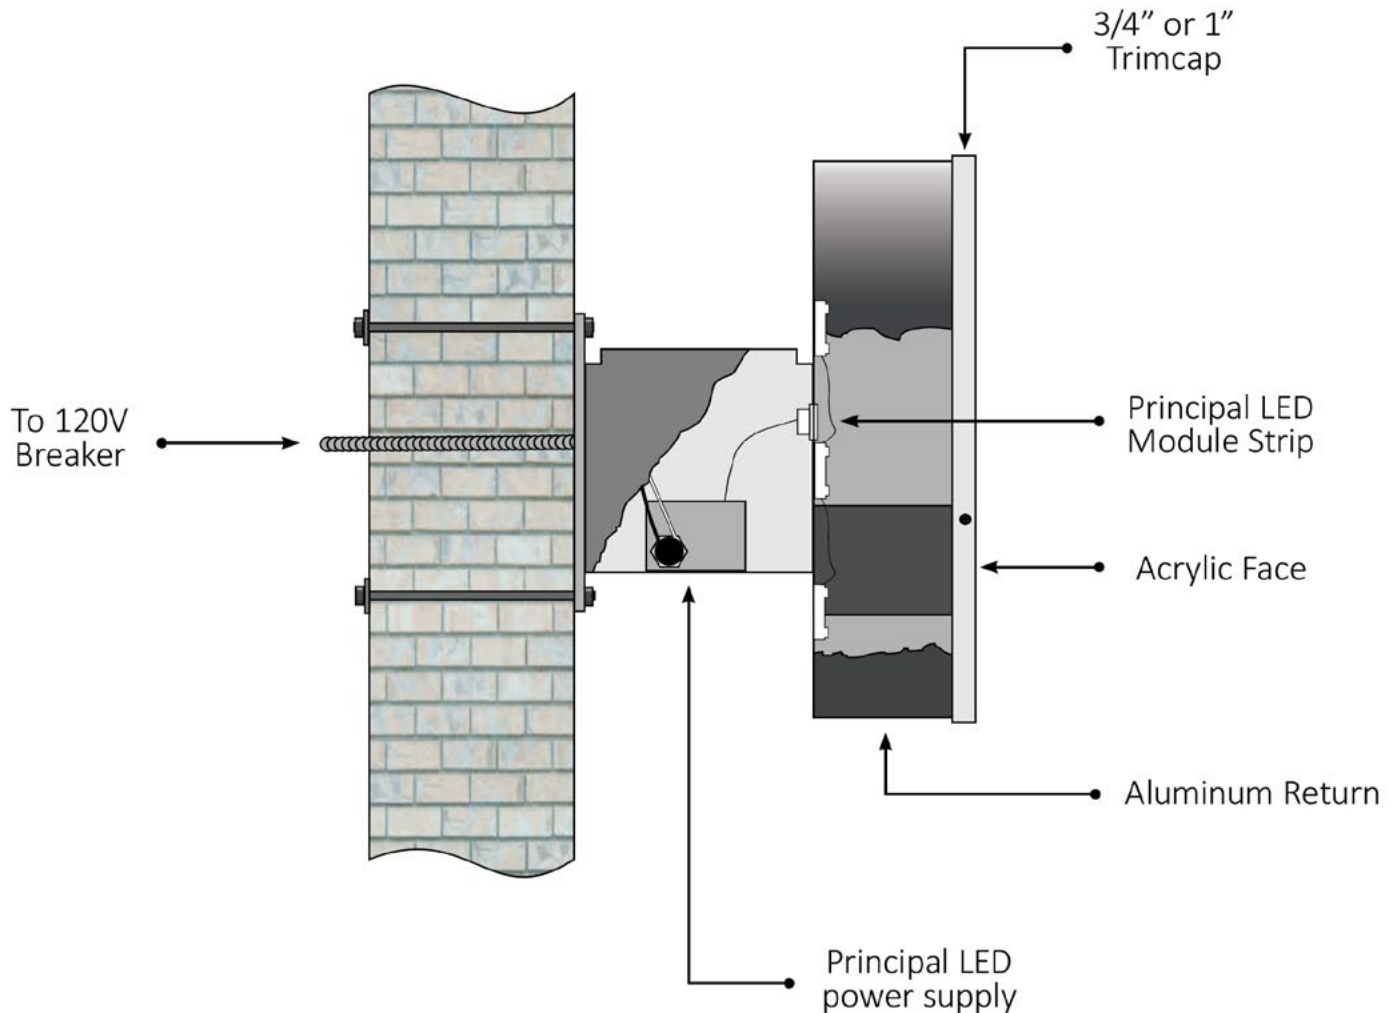

Preformed Channel Letter on Raceway

Faces: 3/16" acrylic face

Trimcap: 3/4" or 1" trim cap

Returns: .040 aluminum return (standard 3" depth)

Backs: 3MM (.125) ACM white aluminum / .050 white aluminum

Raceway Construction: 7"H x 4.5"D