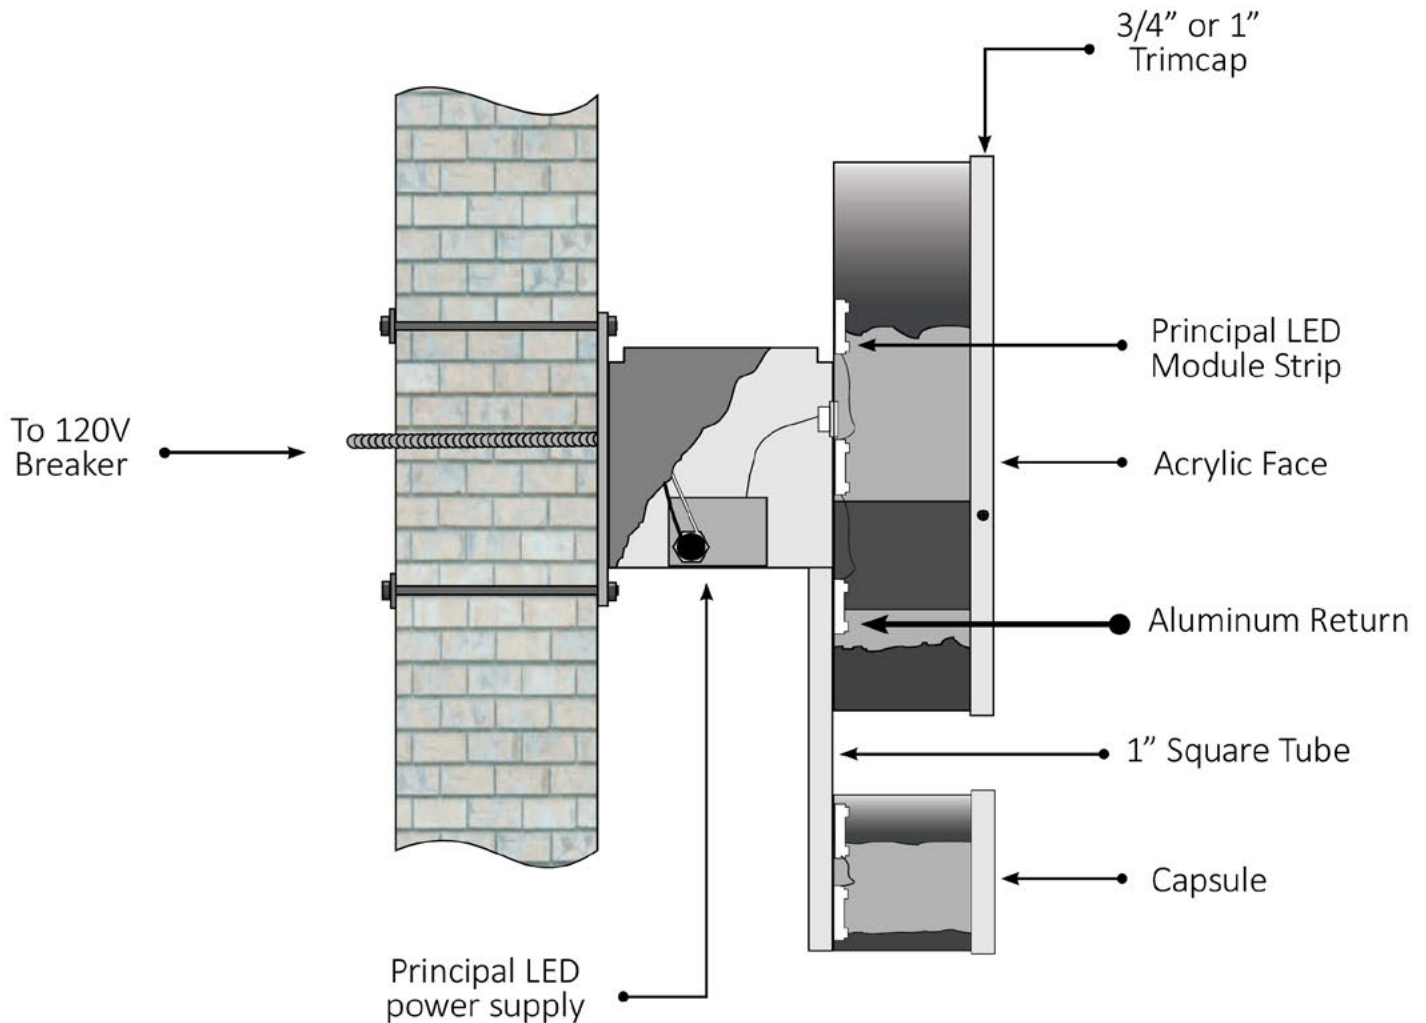

Preformed Channel Letter on Raceway w/ Capsule

Faces: 3/16" acrylic face

Trimcap: 3/4" or 1" trim cap

Returns: .040 aluminum return (standard 3" depth)

Backs: 3MM (.125) ACM white aluminum / .050 white aluminum