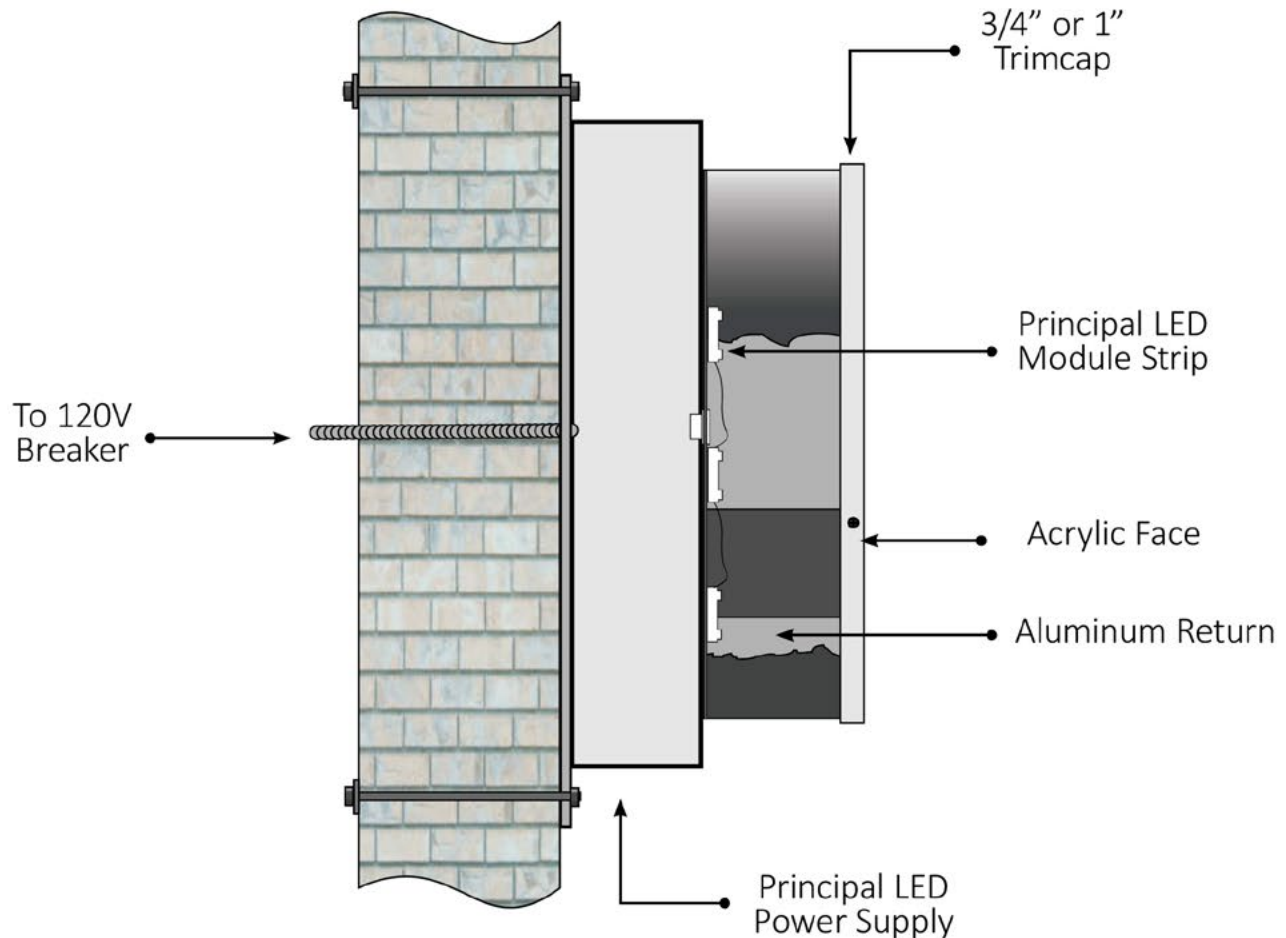

Preformed Channel Letter on Oversized Wireway

Faces: 3/16" acrylic face

Trimcap: 3/4" or 1" trim cap

Returns: .040 aluminum return (standard 3" depth)

Backs: 3MM (.125) ACM white aluminum / .050 white aluminum