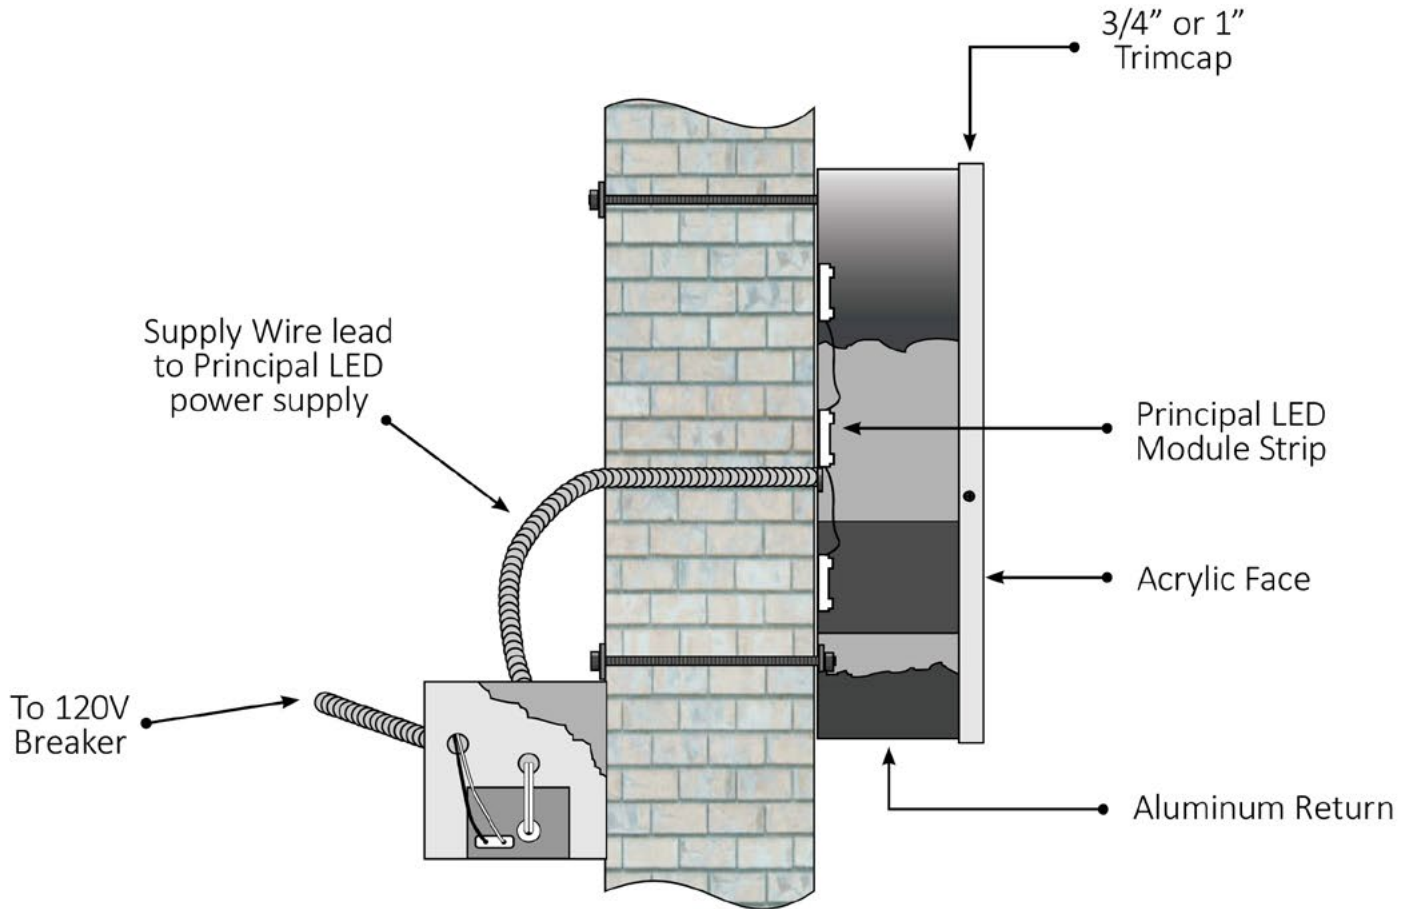

Preformed Channel Letter Remote

Faces: 3/16" acrylic face

Trimcap: 3/4" or 1" trim cap

Returns: .040 aluminum return (standard 3" depth)

Backs: 3MM (.125) ACM white aluminum / .050 white aluminum

28625 Harvest View Rd. • Stoutland, MO 65567