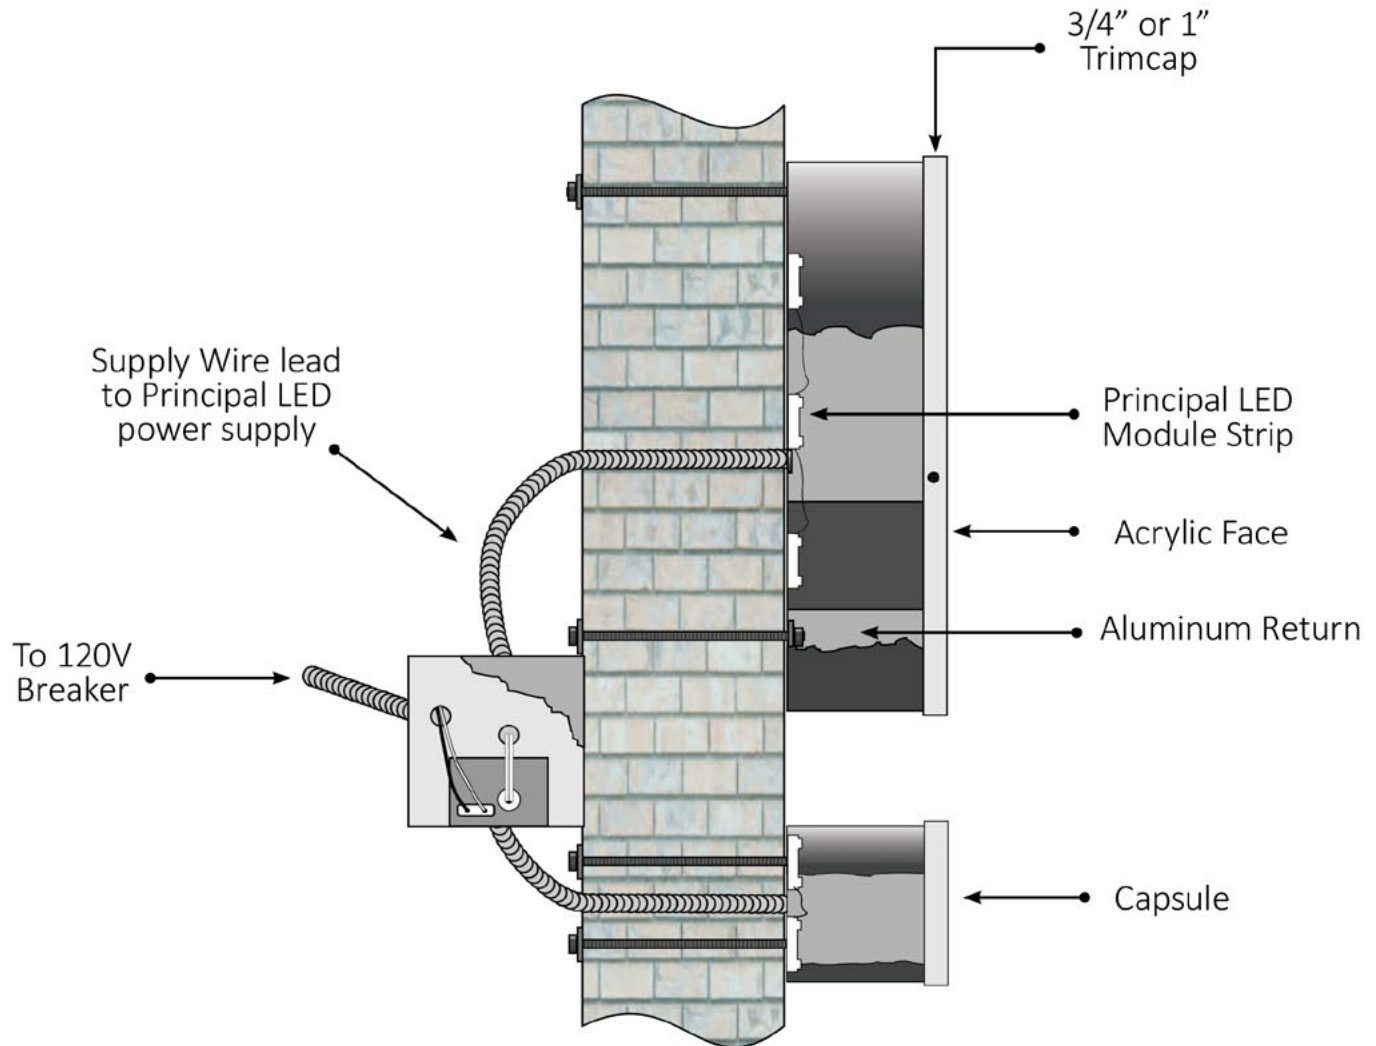

Preformed Channel Letter Remote w/ Capsule

Faces: 3/16" acrylic face

Trimcap: 3/4" or 1" trim cap

Returns: .040 aluminum return (standard 3" depth)

Backs: 3MM (.125) ACM white aluminum / .050 white aluminum