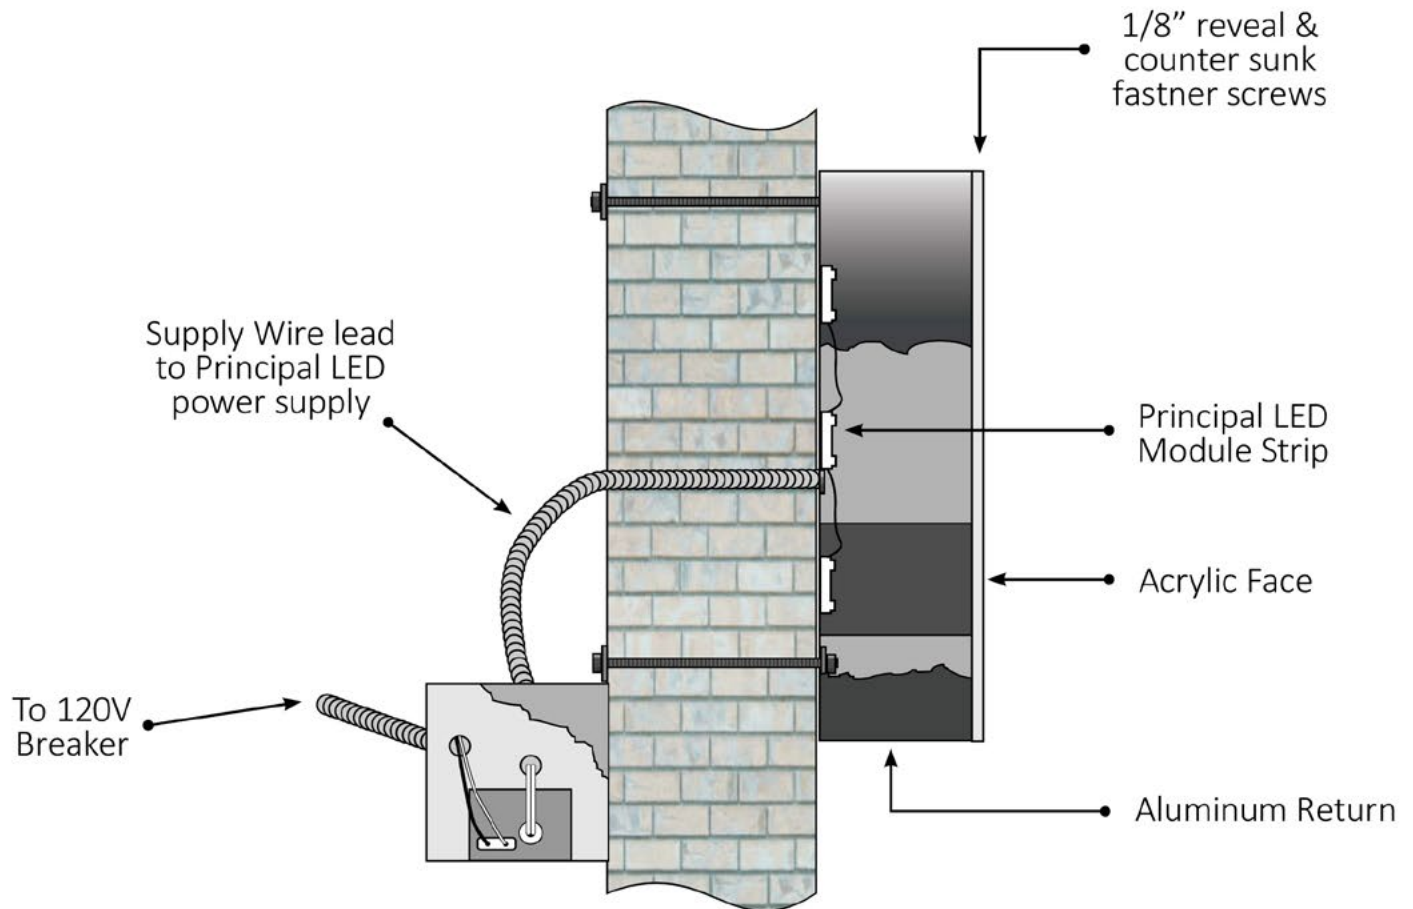

Preformed Channel Letter Remote w/ Trimless Face

Faces: 3/16" acrylic face

Returns: .040 aluminum return (standard 3" depth)

Backs: 3MM (.125) ACM white aluminum / .050 white aluminum

28625 Harvest View Rd. • Stoutland, MO 65567