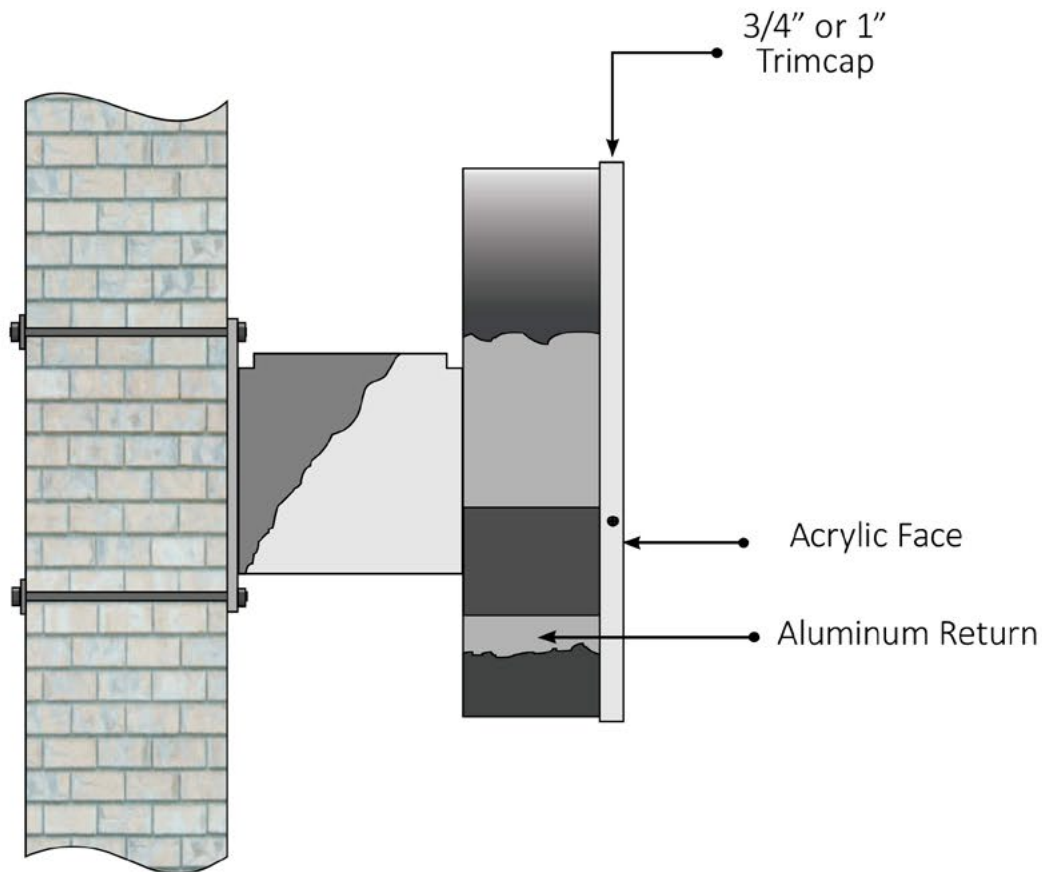

Preformed Channel Letter Non-Illuminated on Raceway

Faces: 3/16" acrylic face

Returns: aluminum (various sizes & thicknesses)

Backs: aluminum (various thicknesses)

Raceway Construction: 7"H x 4.5"D

28625 Harvest View Rd. • Stoutland, MO 65567