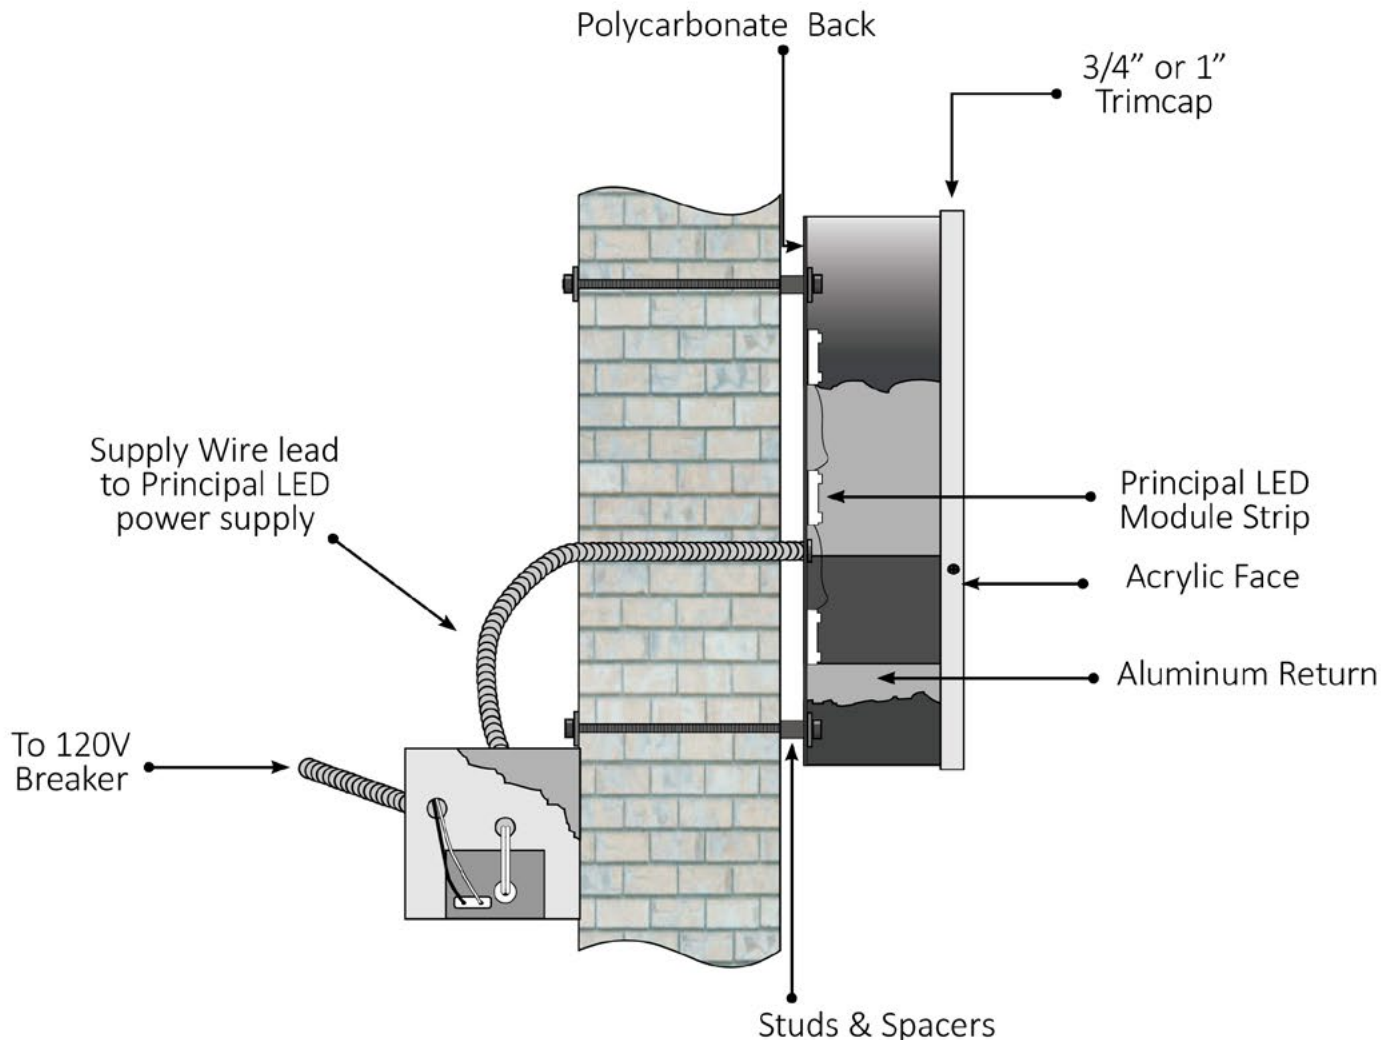

Preformed Channel Letter Front & Back Lit Remote

Faces: 3/16" acrylic face

Trimcap: 3/4" or 1" trim cap

Returns: .040 aluminum return (standard 3" depth)

Backs: polycarbonate clear .125/white .150 - aluminum partition (various thicknesses)