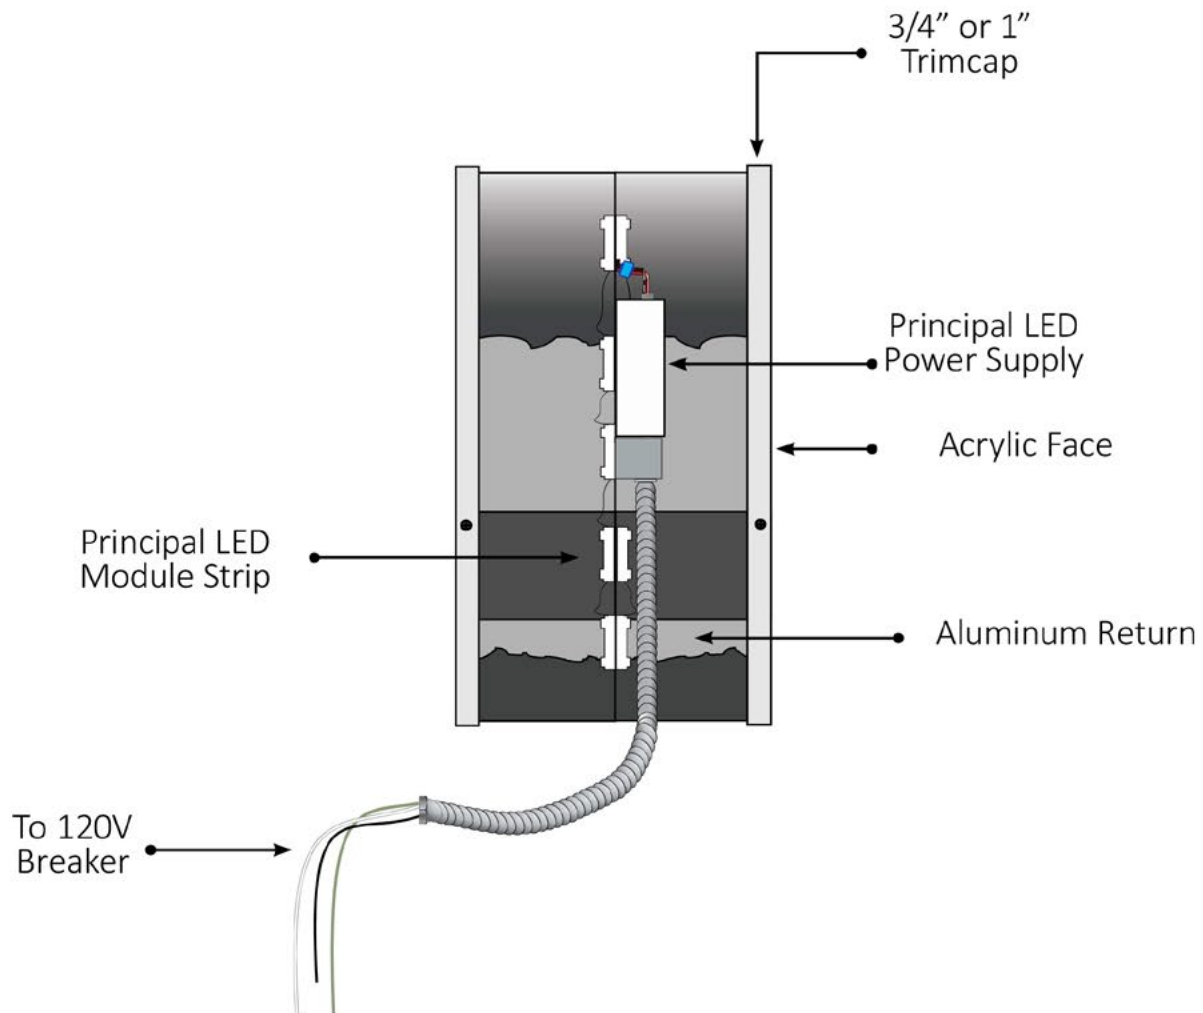

Double Sided Cabinet

Faces: 3/16" acrylic face

Trimcap: 3/4" or 1" trim cap

Returns: aluminum (various sizes & thicknesses)

28625 Harvest View Rd. • Stoutland, MO 65567

Phone: (800) 544-6381 | Fax: (417) 286-3350