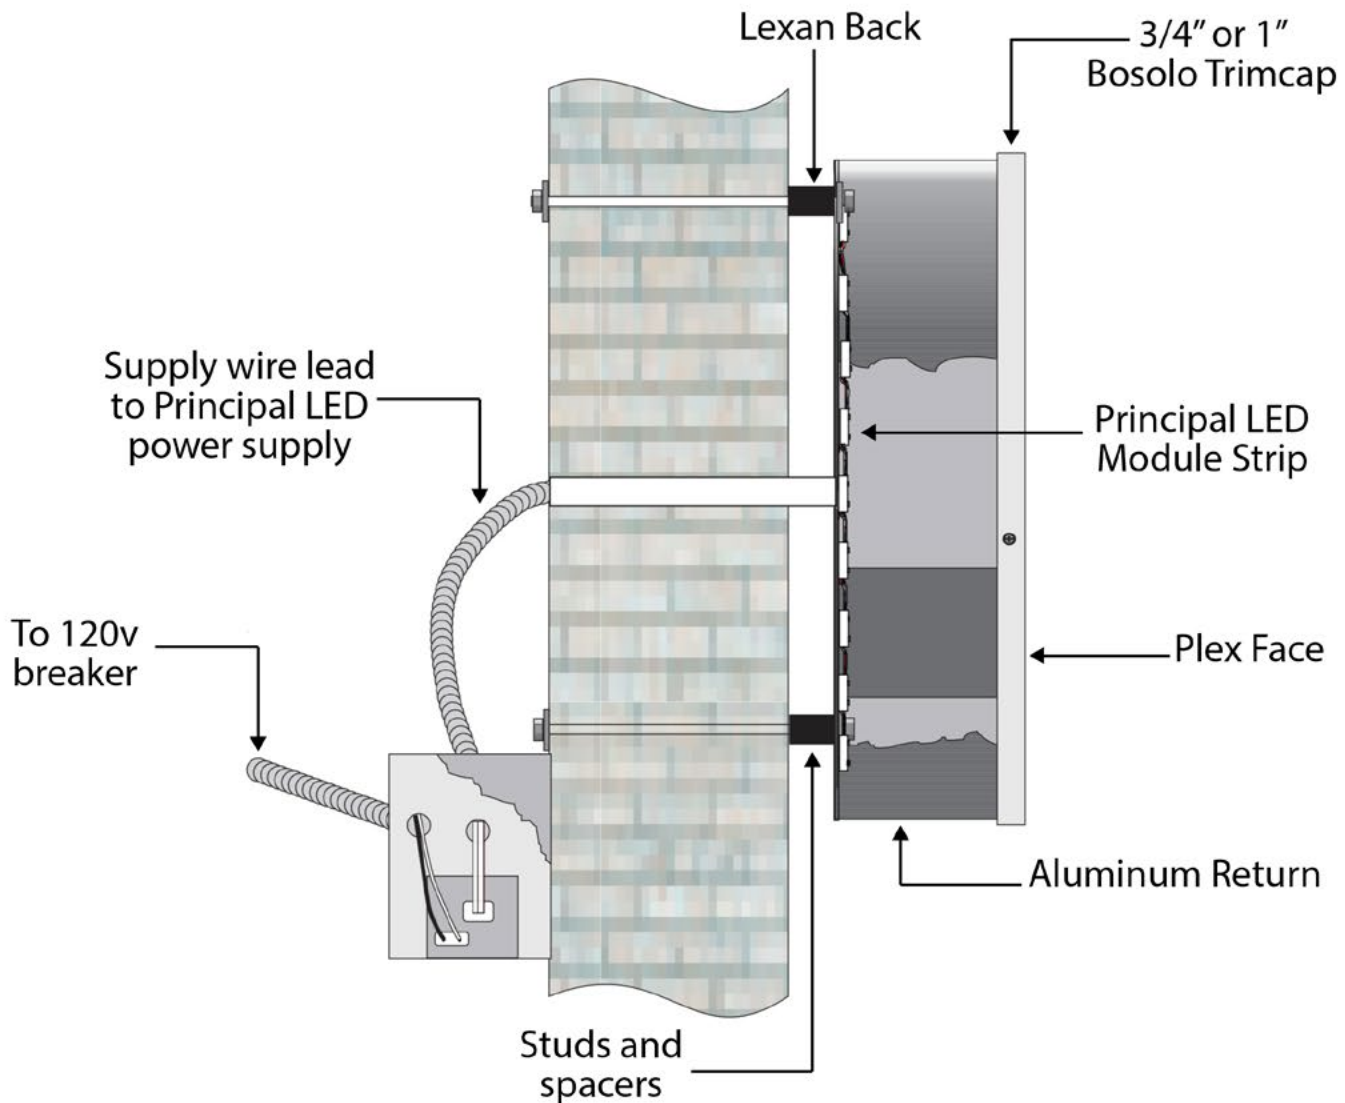

Wall Mounted Front & Back Lit Letter

Specs:

3/16" acrylic face with 3/4" or 1" Bosolo aluminum interior trimcap

.050 aluminum prefinished return (standard depth is 5" stapled to a clear lexan back)

SIGN FAB
®
wholesale sign manufacturer