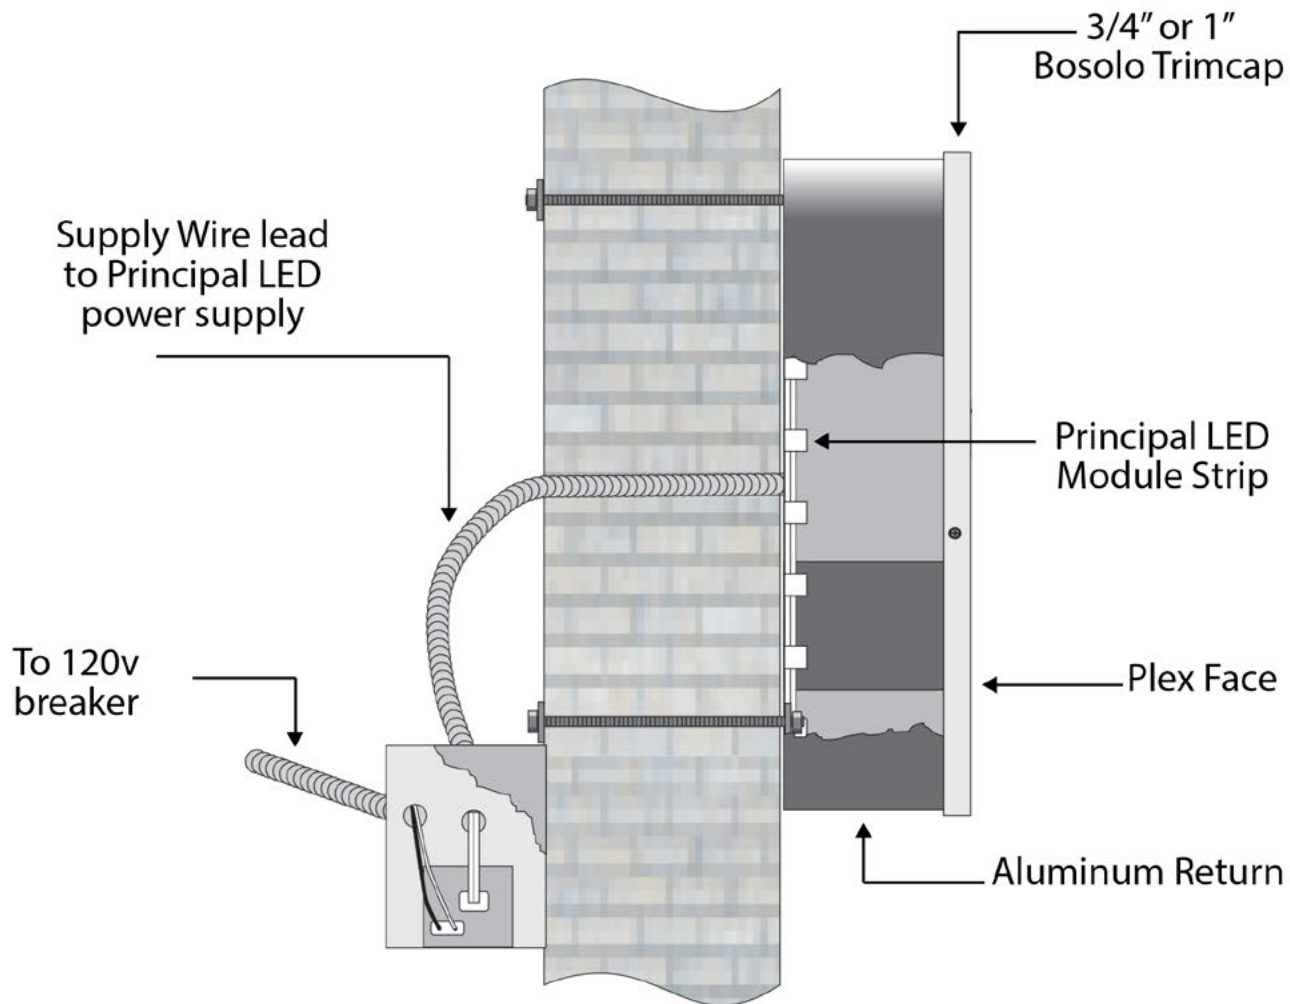

Wall Mounted LED Channel Letter

Specs:

3/16" acrylic face with 3/4" or 1" Bosolo aluminum interior trim cap

.063 aluminum return (standard depth 5") welded to .063 aluminum back

SIGN FAB
®
wholesale sign manufacturer