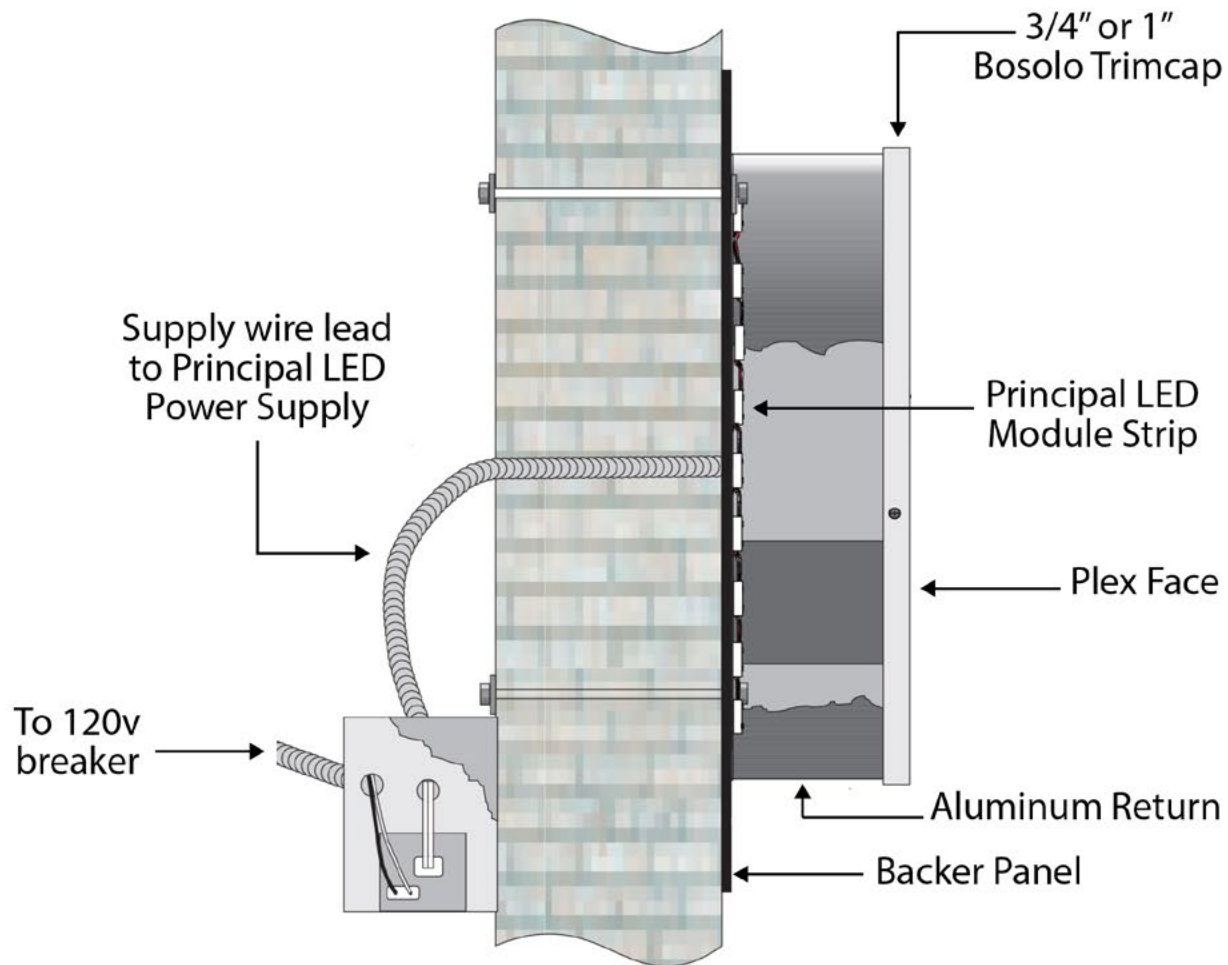

Wall Mounted LED Channel Letter with Backer Panel

Specs:

3/16" acrylic face with 3/4" or 1" Bosolo aluminum interior trimcap

.050 aluminum prefinished return (standard depth 5") stapled to a prefinished .040 aluminum back