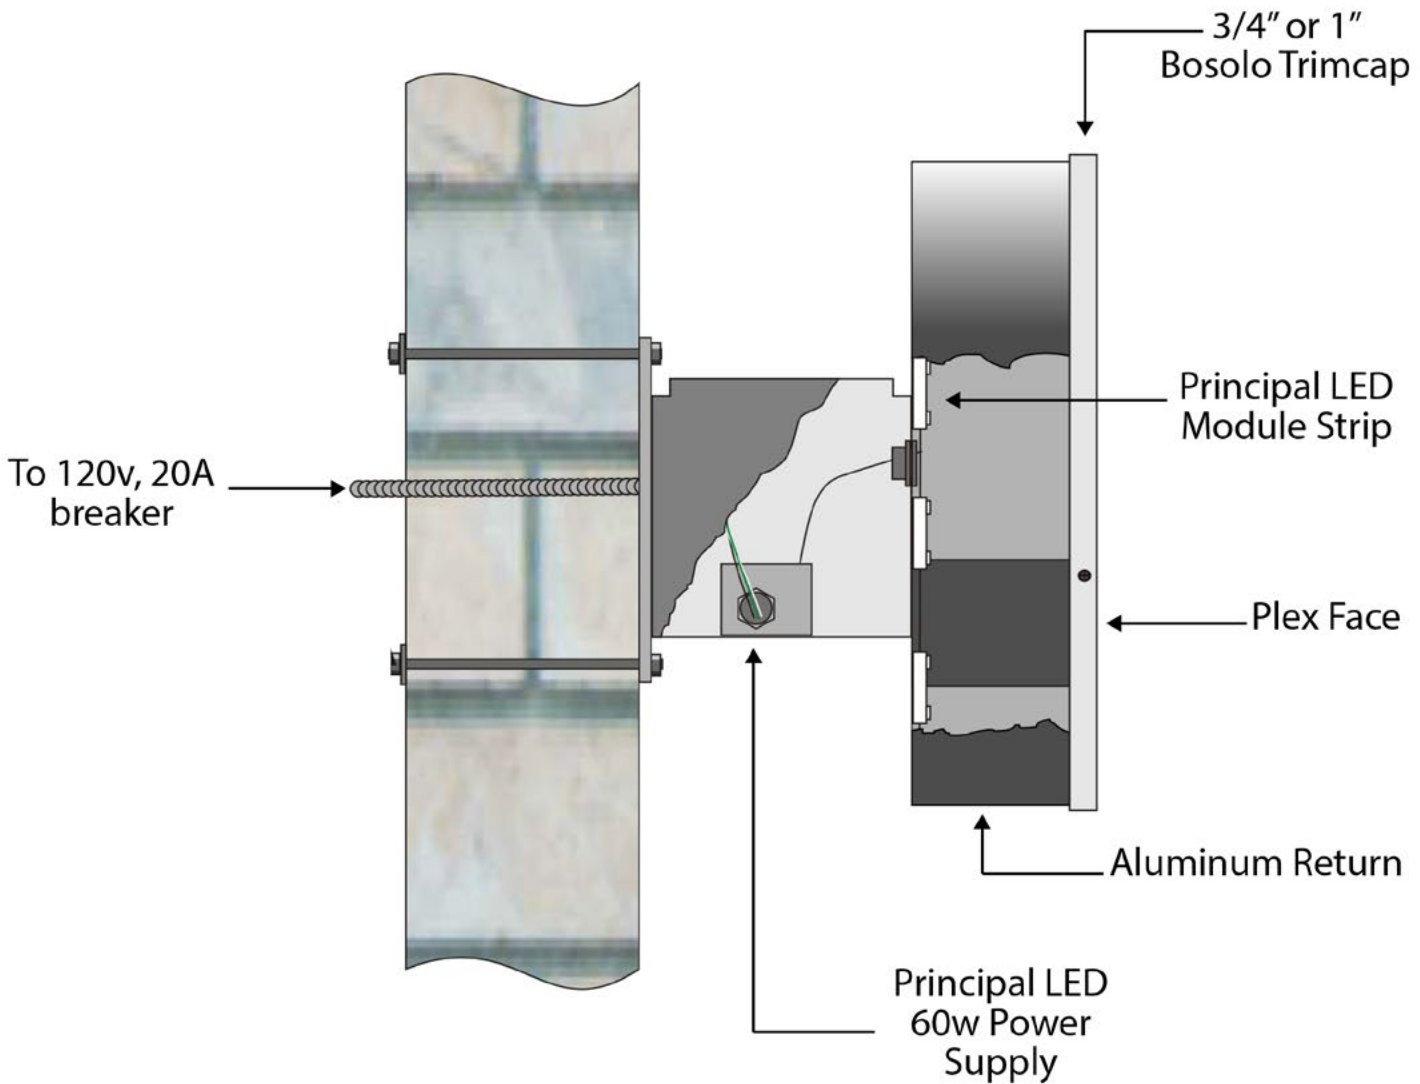

UL Listed LED-Illuminated Channel Letter on Raceway

Specs:

3/16" acrylic face with 3/4" or 1" Bosolo aluminum interior trim cap

.063 aluminum return (standard depth 5") welded to .063 aluminum back

Raceway Construction: 7.25"H x 7.25"D; .050 aluminum exterior with 1" aluminum square tube frame