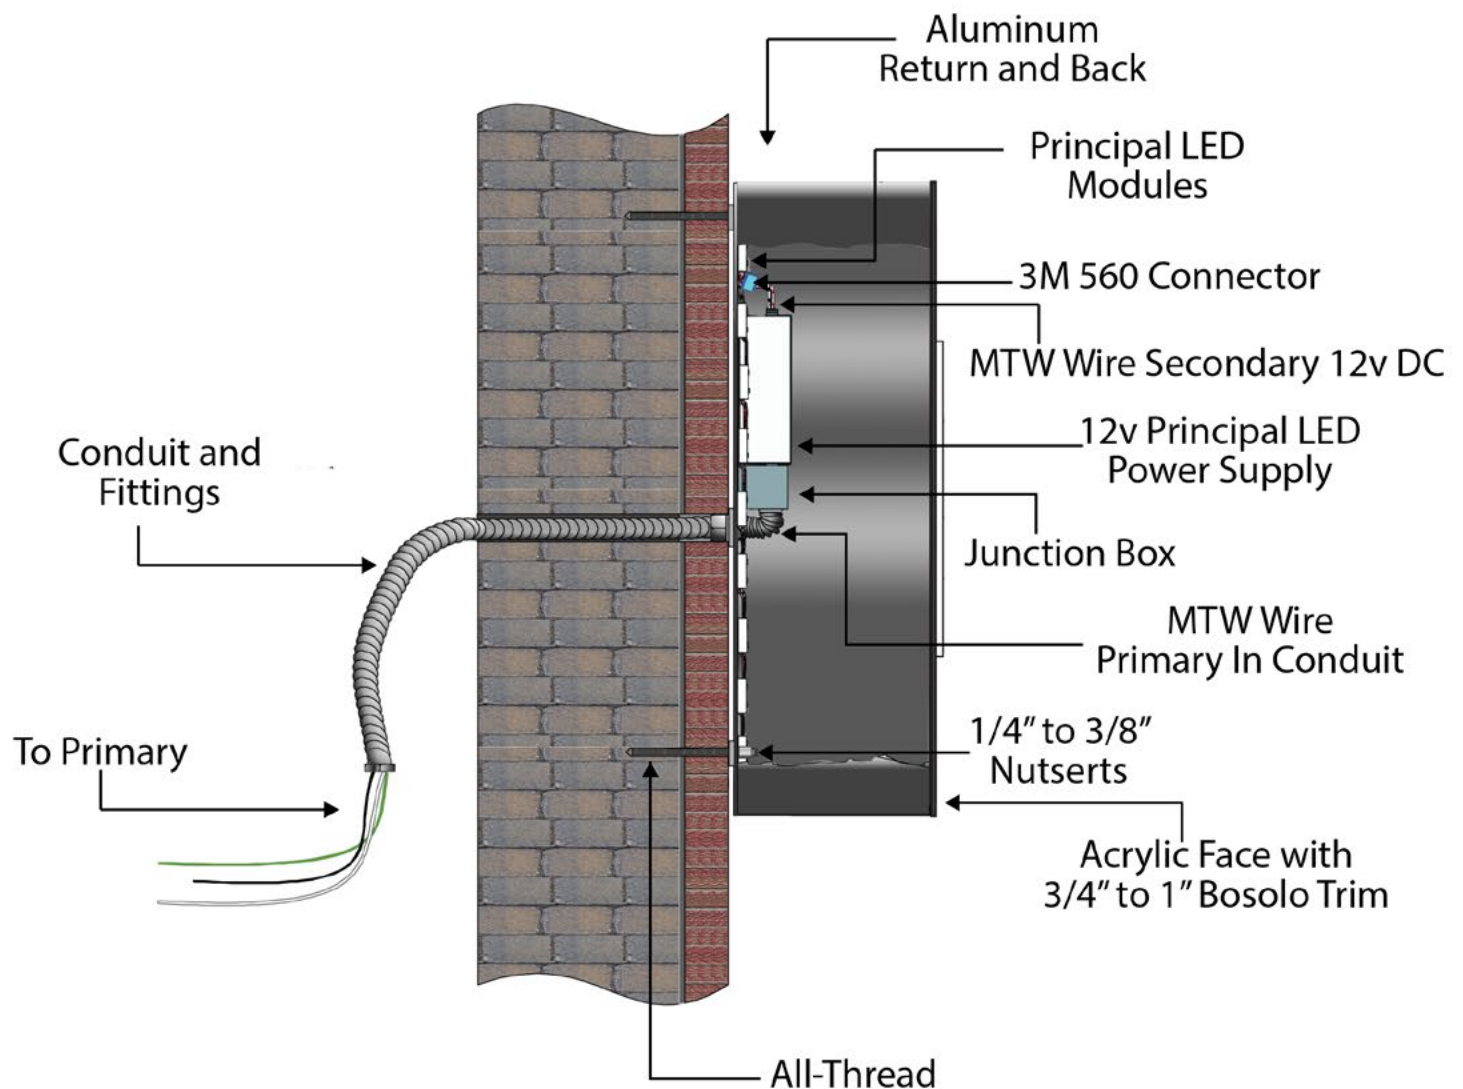

Self-Contained Channel Letters with LEDs

Specs:

3/16" acrylic face with 3/4" or 1" Bosolo trim cap

.050 - .063 aluminum return

SIGN FAB[®]
wholesale sign manufacturer

28625 Harvest View Rd. Stoutland, MO 65567
Phone: (800) 544-6381 | Fax: (417) 286-3350 | signfab@signfab.com
Visit our website! www.signfab.com