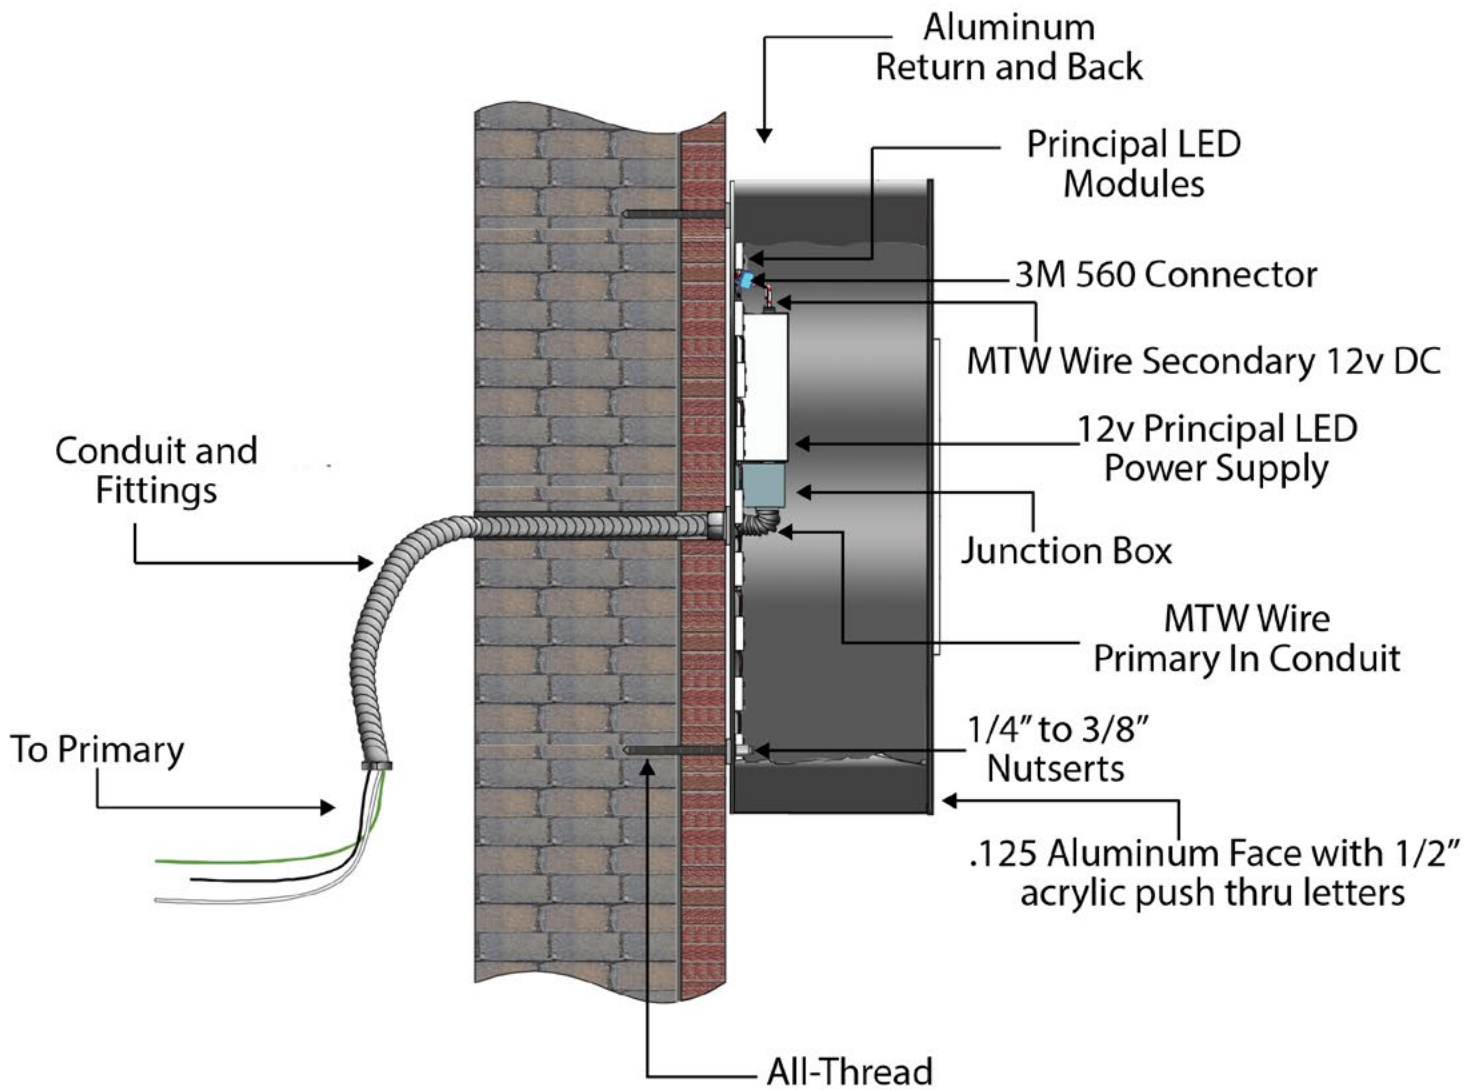

Self-Contained Channel with Push Thru Face and Leads

SIGN FAB
wholesale sign manufacturer

28625 Harvest View Rd. Stoutland, MO 65567
Phone: (800) 544-6381 | Fax: (417) 286-3350 | signfab@signfab.com
Visit our website! www.signfab.com