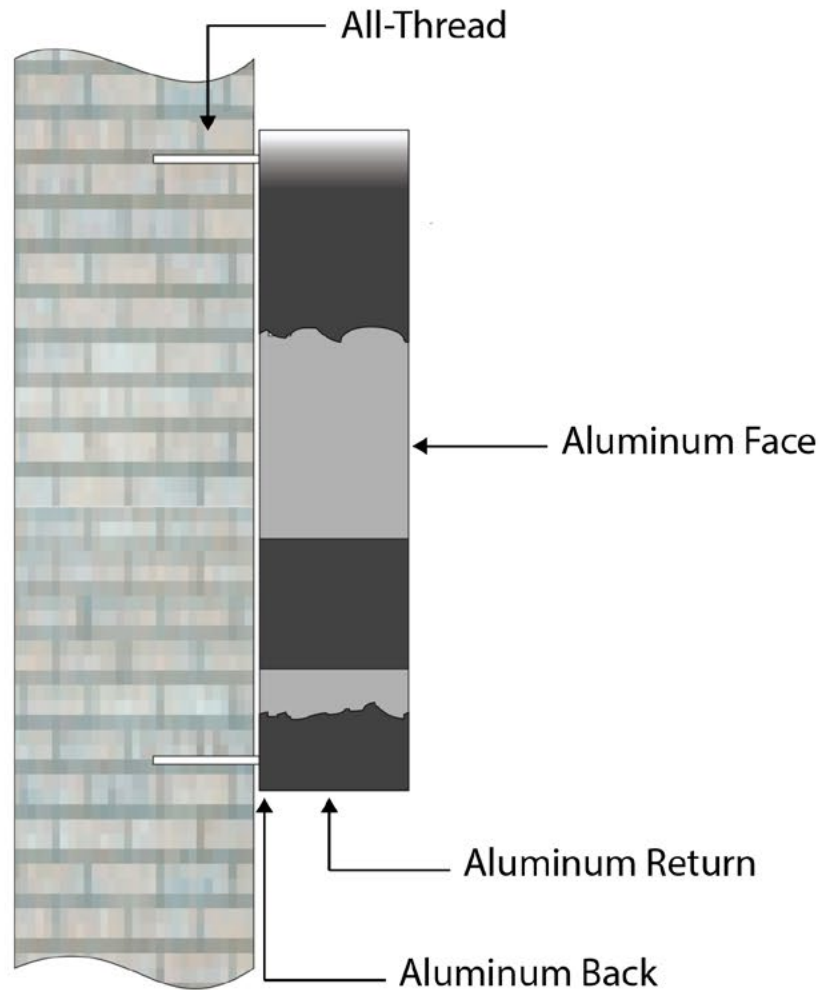

Non-Illuminated Reverse Channel Letter

Specs:

.063 aluminum return (standard depth 3") welded to .080 aluminum face

Wide variety of mounting and installation options available.

SIGN FAB[®]
wholesale sign manufacturer