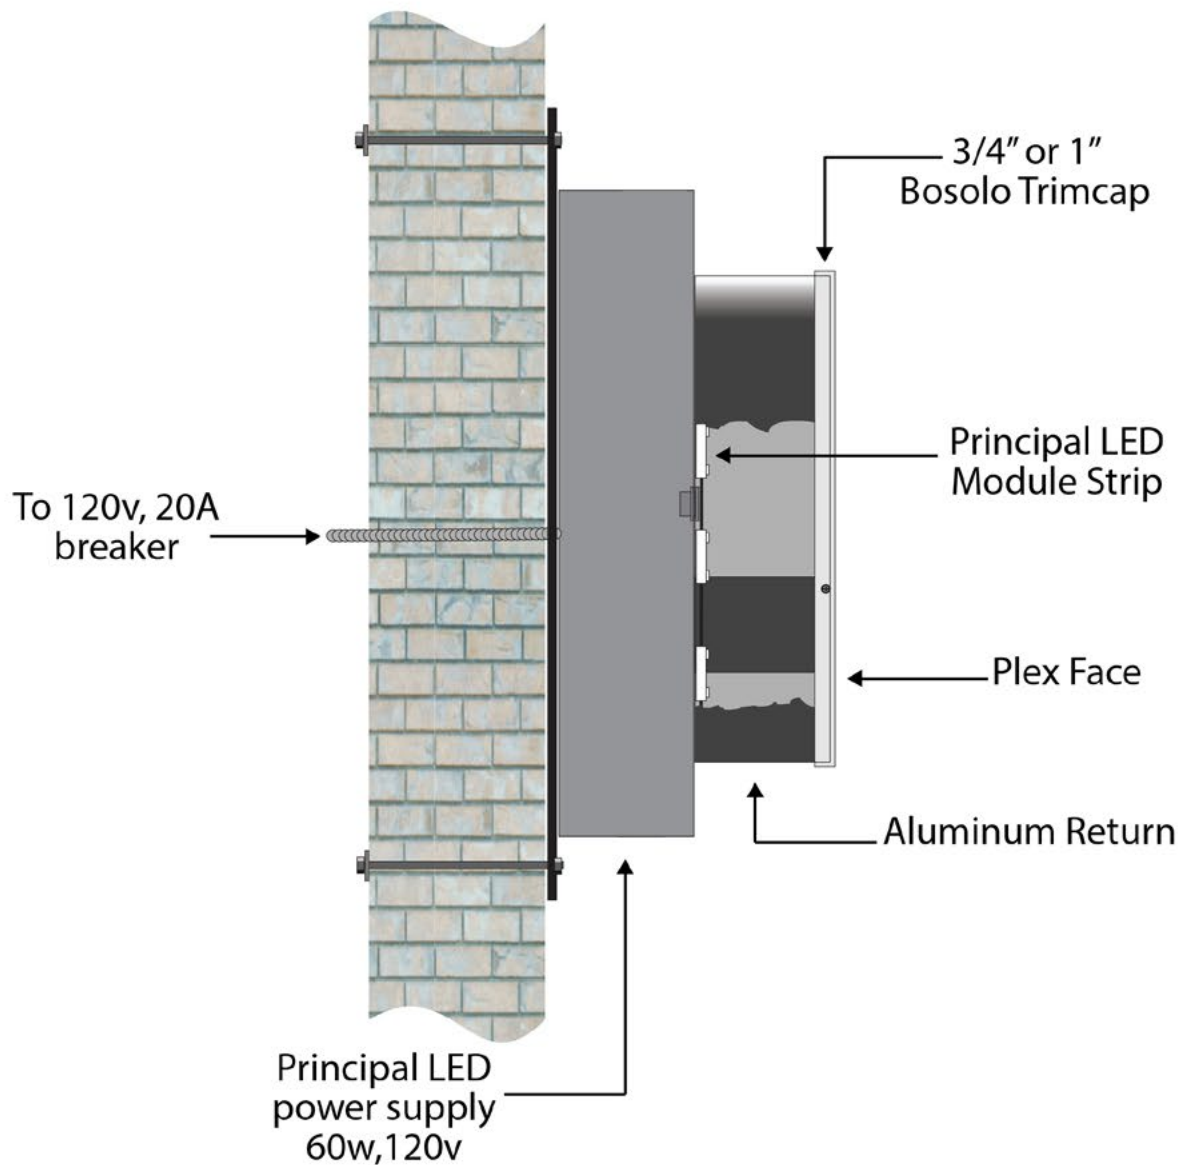

Face Lit on Oversized Raceway

SIGN FAB[®]
wholesale sign manufacturer

28625 Harvest View Rd. Stoutland, MO 65567
Phone: (800) 544-6381 | Fax: (417) 286-3350 | signfab@signfab.com
Visit our website! www.signfab.com