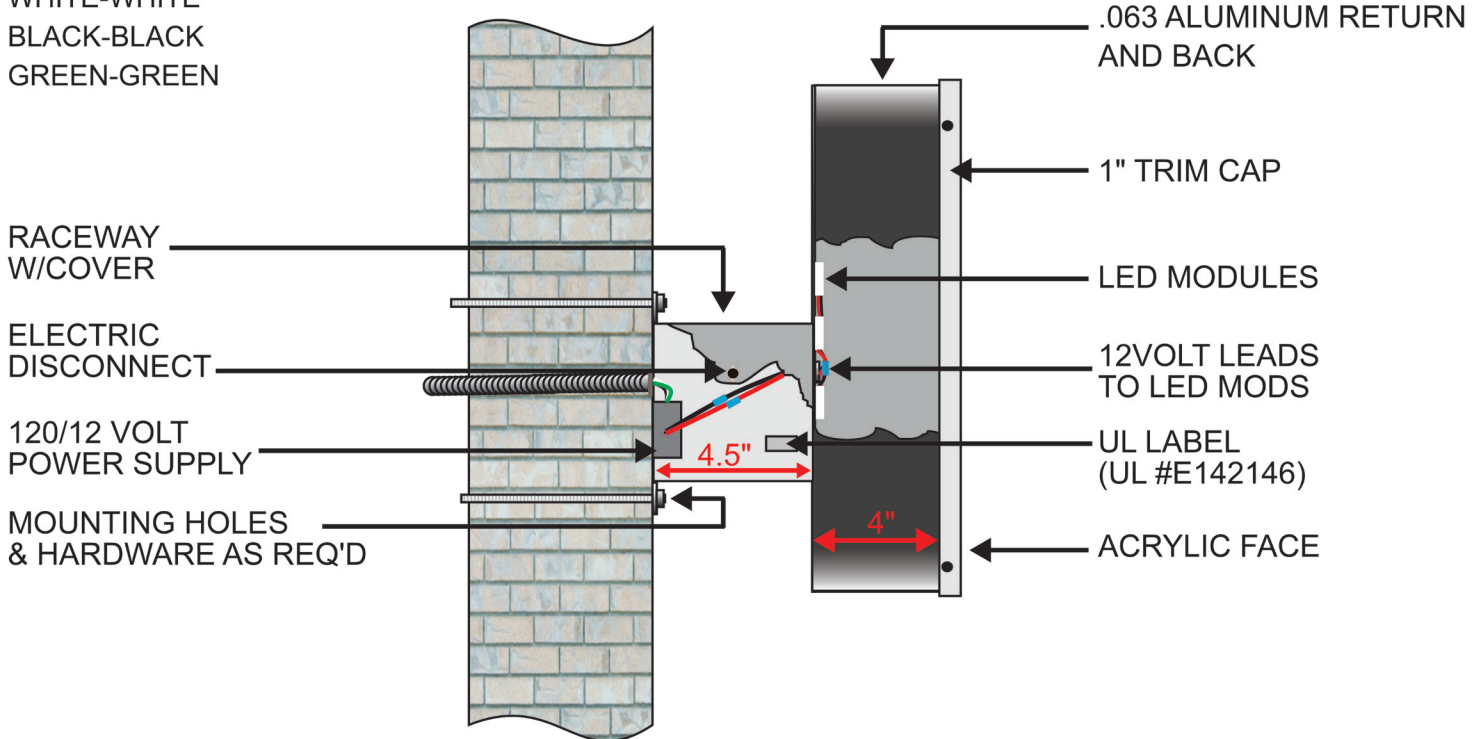

Raceway Mounted Channel Letter LED-Illuminated, UL Listed

PRIMARY LEADS

WHITE-WHITE
BLACK-BLACK
GREEN-GREEN

TYPICAL SECTION - CHANNEL SIGN ON RACEWAY SUITABLE FOR WET LOCATIONS

THIS SIGN IS INTENDED TO BE INSTALLED IN ACCORDANCE WITH THE REQUIREMENTS OF ARTICLE 600 OF THE NATIONAL ELECTRICAL CODE AND/OR OTHER APPLICABLE LOCAL CODES.

THIS INCLUDES PROPER GROUNDING AND BONDING OF THE SIGN.